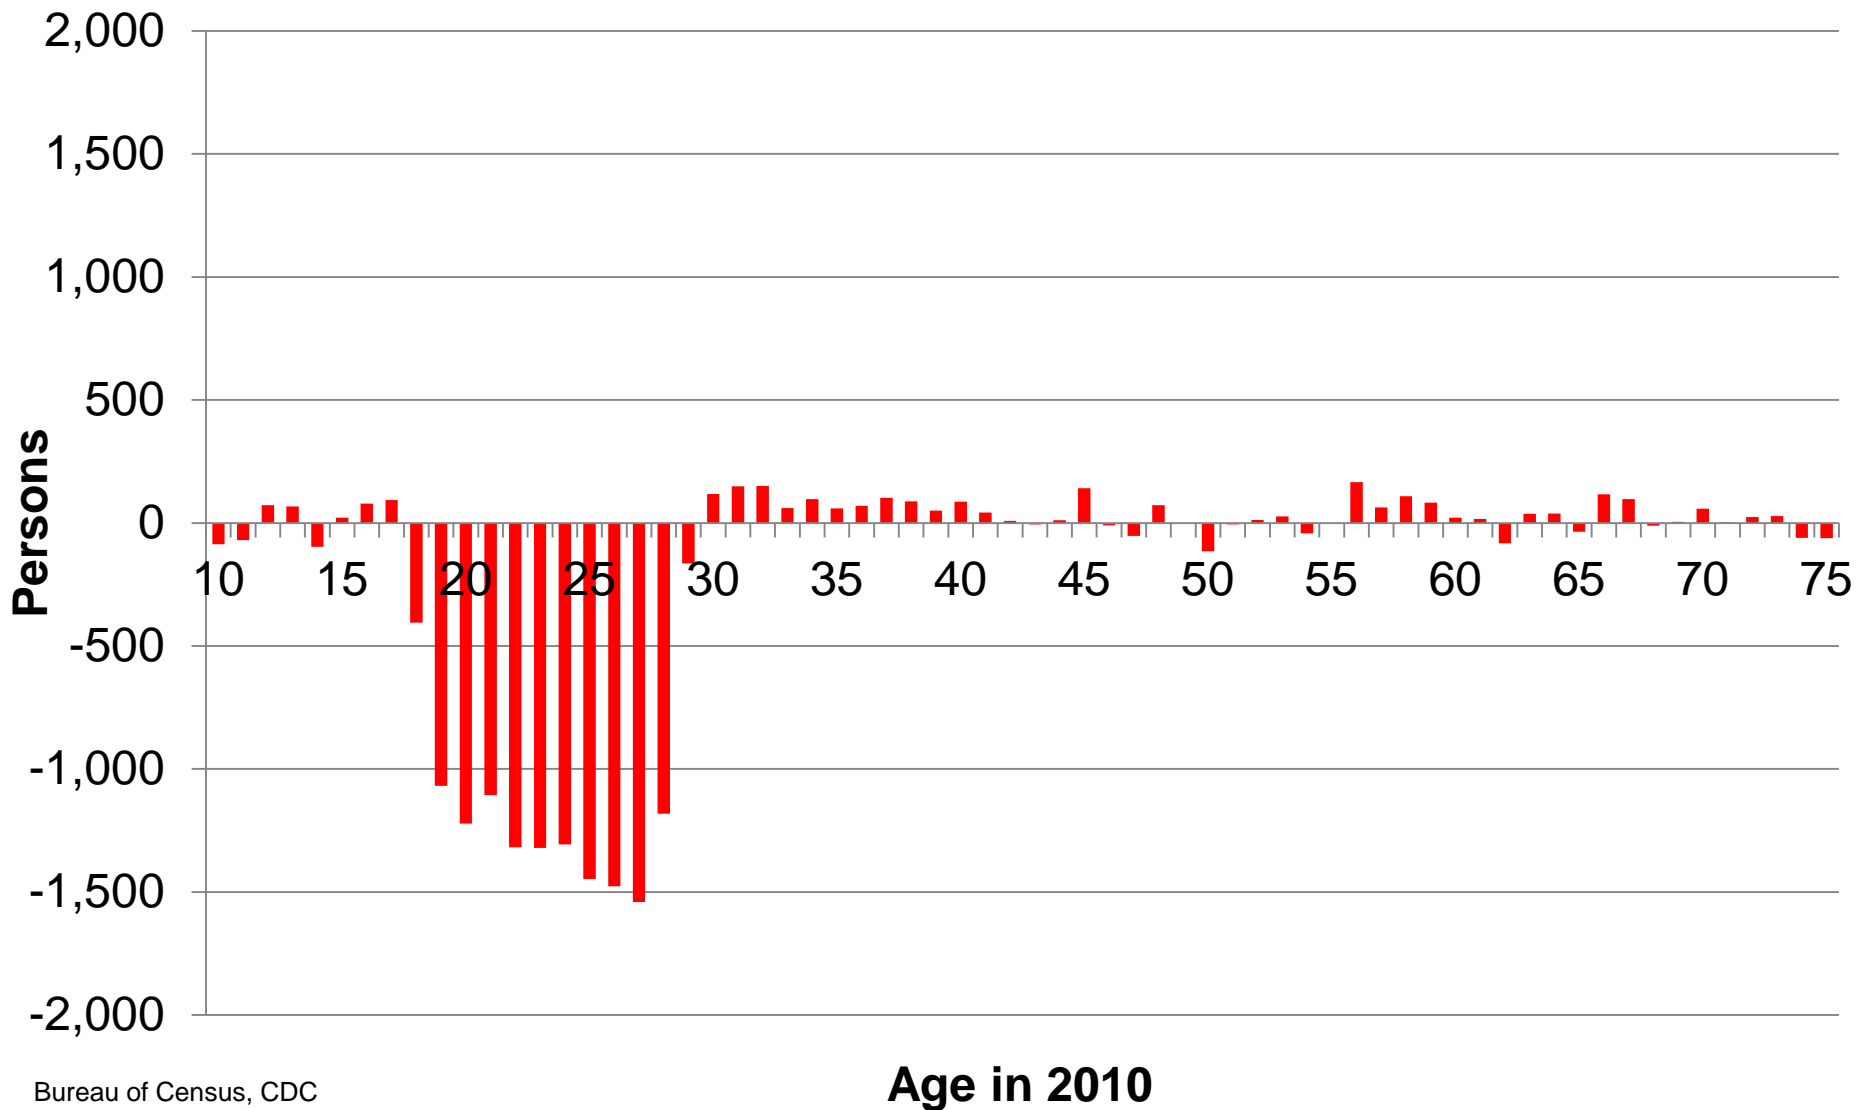

Migration to Montana: A Tale of the Ages (and Regions)

Douglas J Young, Professor Emeritus

Grant Zimmerman, Student

MSU - Bozeman

Net Migration to Montana

2000 - 2010

Regions of Montana

Western/Southern Eastern/Northern Yellowstone

Net Migration to Western/Southern Montana 2000 - 2010

Net Migration to Eastern/Northern Montana 2000 - 2010

Net Migration to Yellowstone County

2000 - 2010

Discussion

1. Out-migration of people in their 20's strengthens the aging trend in Montana
2. However, in-migration of families in their thirties and forties has increased the number of school-age children
3. Out-migration from Eastern/Northern MT
 - a. School Closures
 - b. Reinforces Aging of Population