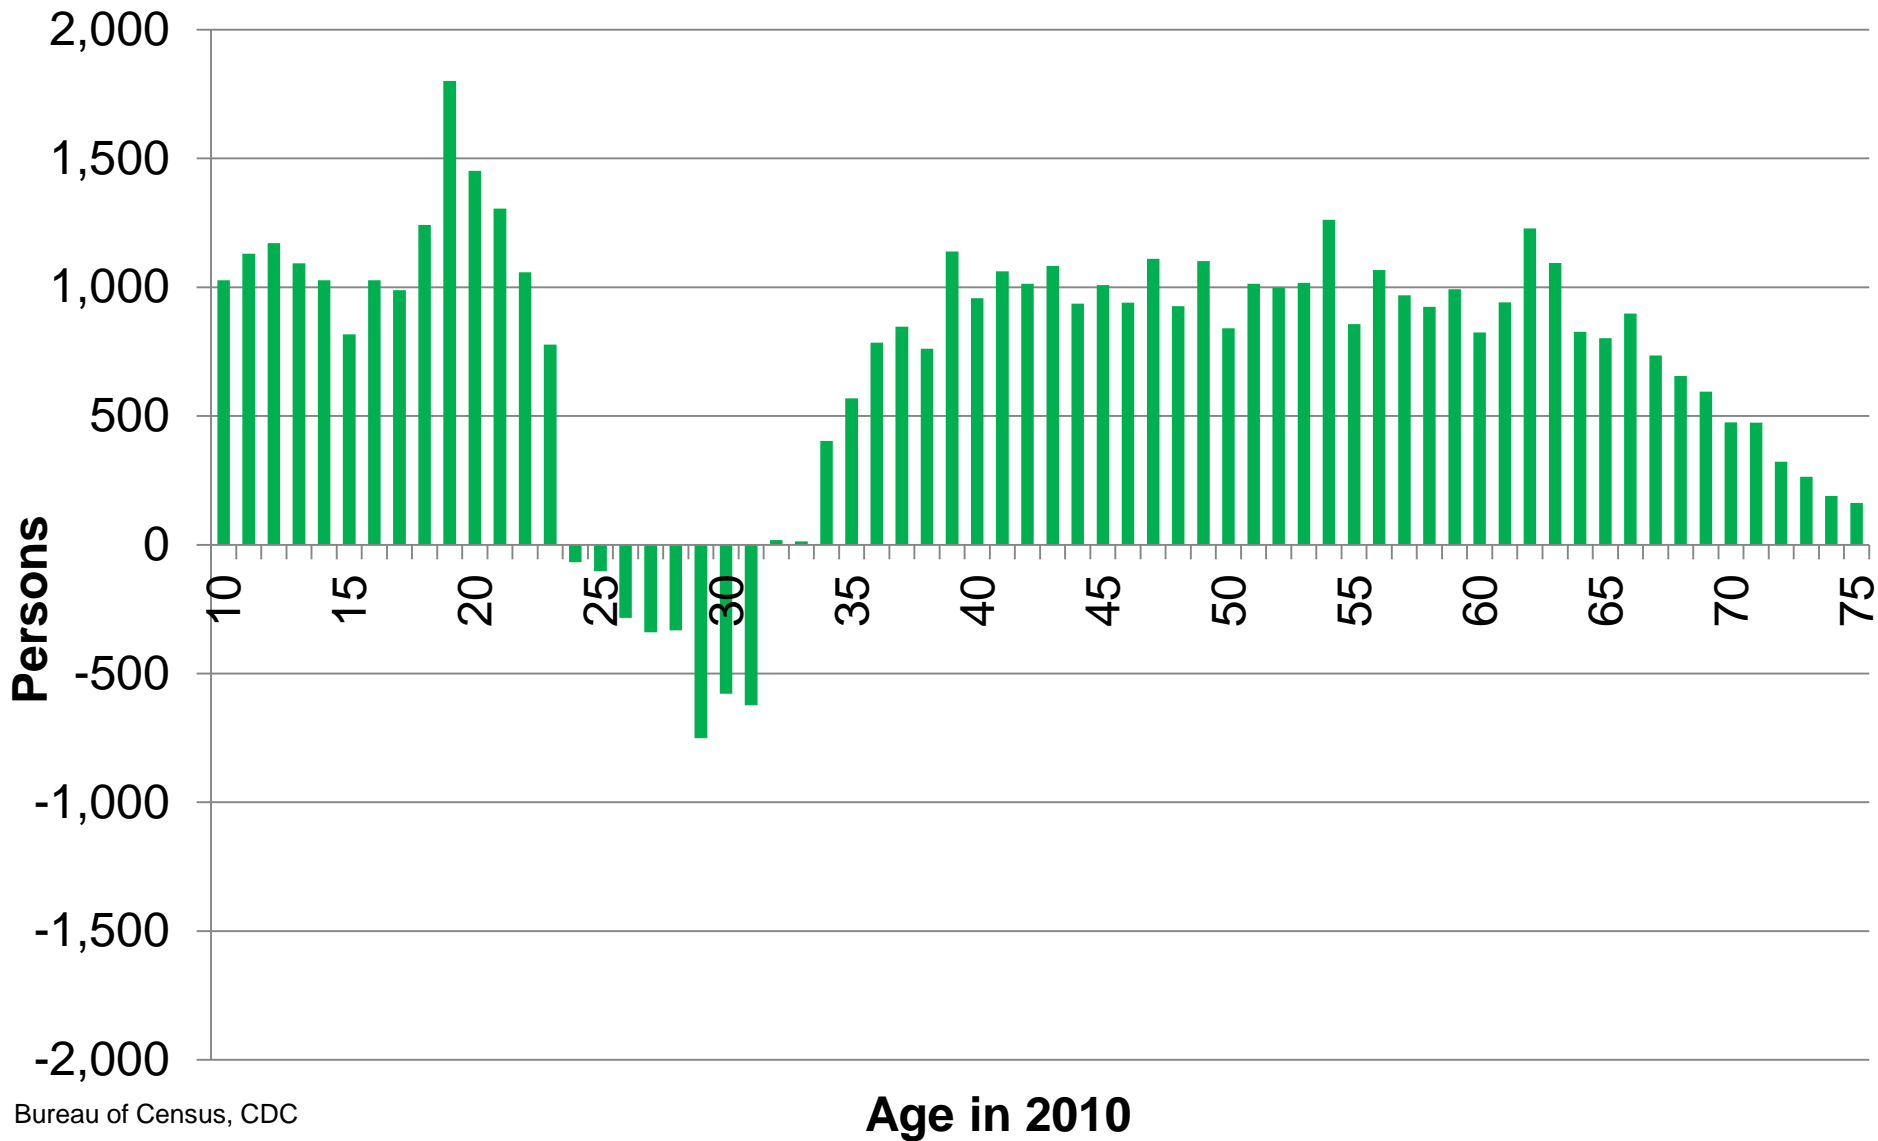

Migration to Montana: A Tale of the Ages (and Regions)

Douglas J Young, Professor Emeritus

Grant Zimmerman, Student

MSU - Bozeman

Net Migration to Montana

2000 - 2010

Regions of Montana

Western/Southern Eastern/Northern Yellowstone

Net Migration to Western/Southern Montana 2000 - 2010

Net Migration to Eastern/Northern Montana 2000 - 2010

Net Migration to Yellowstone County

2000 - 2010

Discussion

1. Out-migration of people in their 20's strengthens the aging trend in Montana
2. However, in-migration of families in their thirties and forties has increased the number of school-age children
3. Out-migration from Eastern/Northern MT
 - a. School Closures
 - b. Reinforces Aging of Population