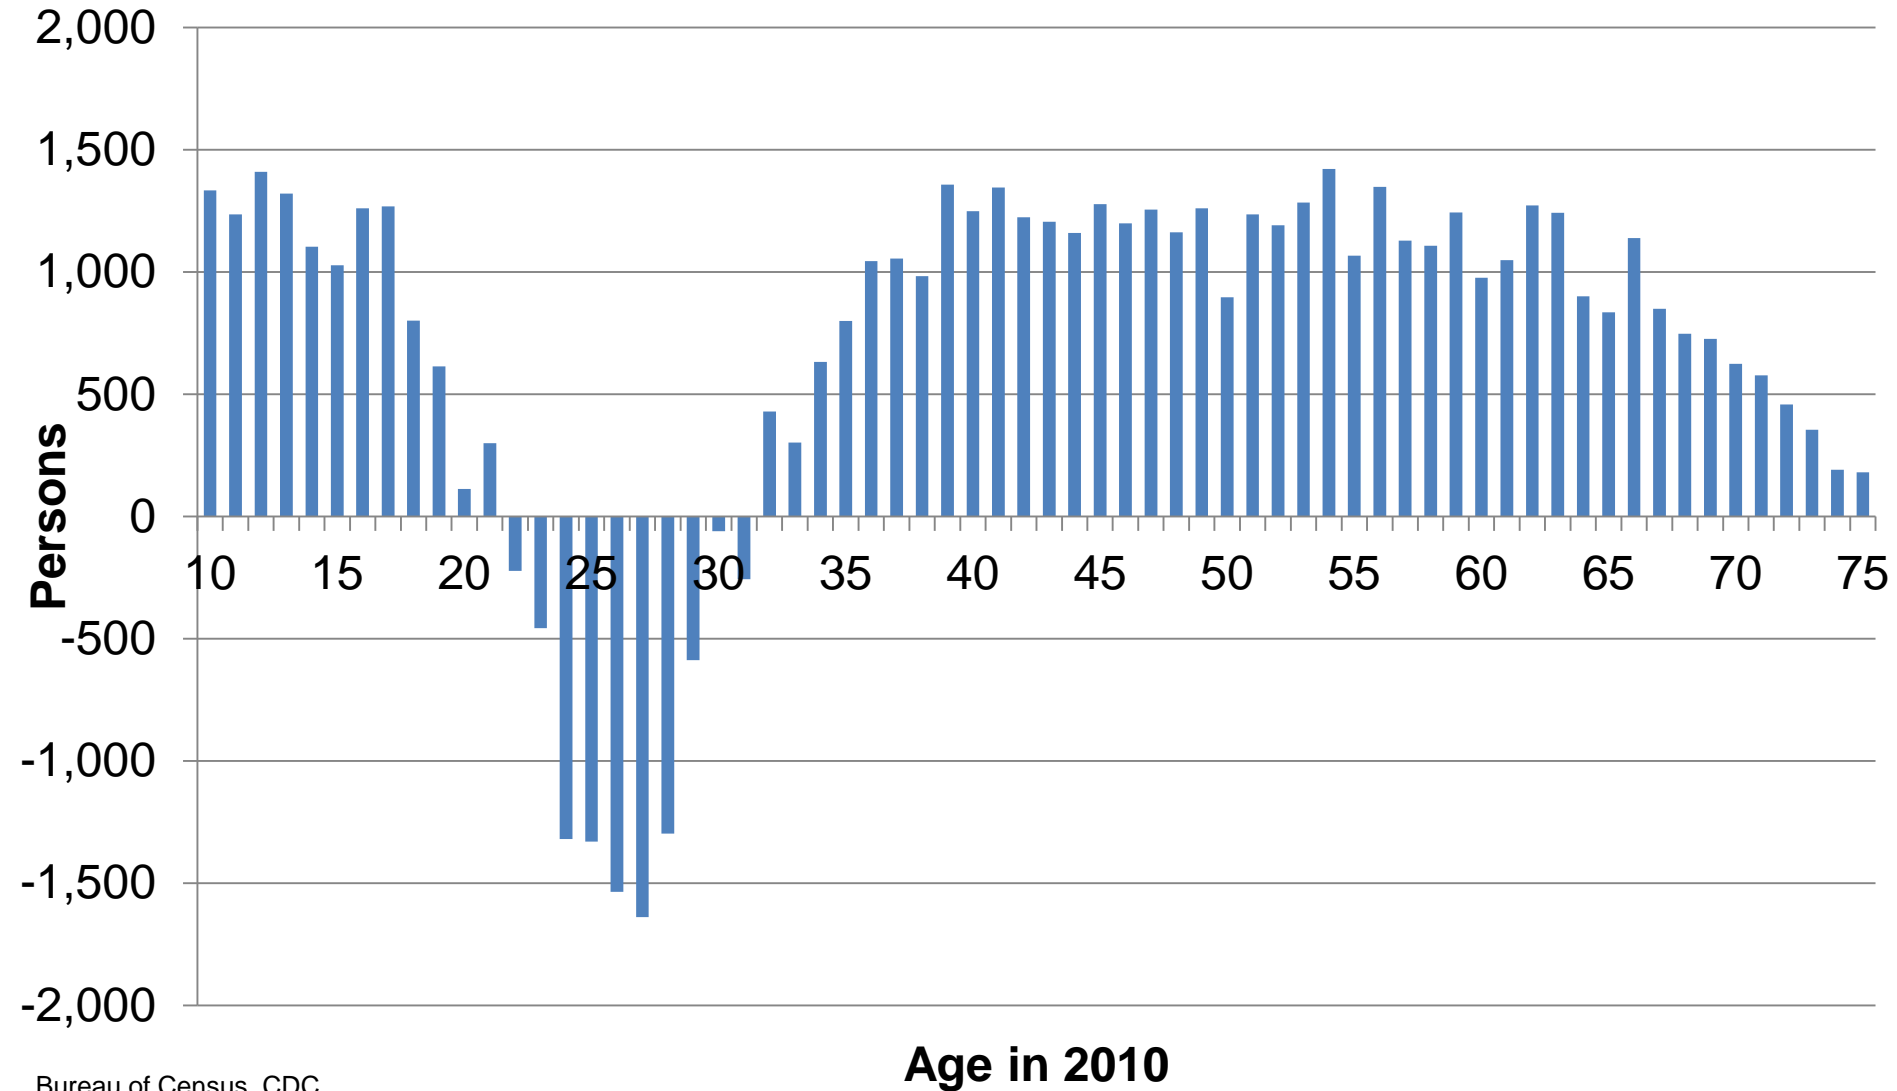

Migration to Montana: A Tale of the Ages (and Regions)

Douglas J Young, Professor Emeritus

Grant Zimmerman, Student

MSU - Bozeman

Net Migration to Montana

2000 - 2010

Regions of Montana

Western/Southern Eastern/Northern Yellowstone

Net Migration to Western/Southern Montana 2000 - 2010

Net Migration to Eastern/Northern Montana 2000 - 2010

Net Migration to Yellowstone County

2000 - 2010

Discussion

1. Out-migration of people in their 20's strengthens the aging trend in Montana
2. However, in-migration of families in their thirties and forties has increased the number of school-age children
3. Out-migration from Eastern/Northern MT
 - a. School Closures
 - b. Reinforces Aging of Population