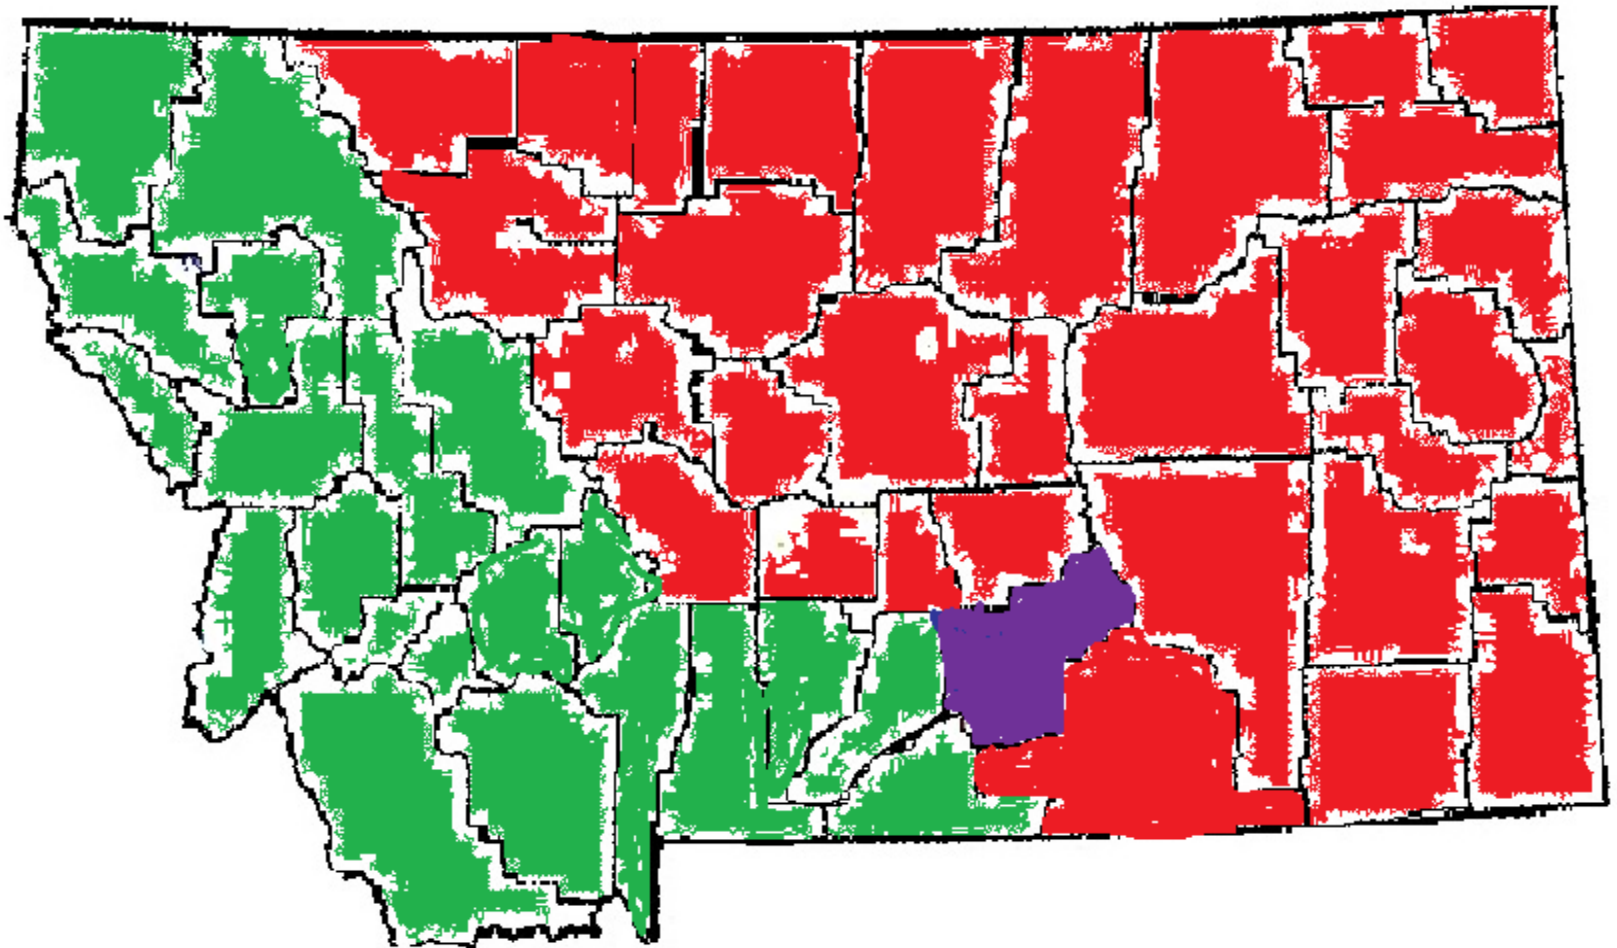

Migration to Montana: A Tale of the Ages (and Regions)

Douglas J Young, Professor Emeritus

Grant Zimmerman, Student

MSU - Bozeman

Net Migration to Montana

2000 - 2010

Regions of Montana

Western/Southern Eastern/Northern Yellowstone

Net Migration to Western/Southern Montana 2000 - 2010

Net Migration to Eastern/Northern Montana 2000 - 2010

Net Migration to Yellowstone County

2000 - 2010

Discussion

1. Out-migration of people in their 20's strengthens the aging trend in Montana
2. However, in-migration of families in their thirties and forties has increased the number of school-age children
3. Out-migration from Eastern/Northern MT
 - a. School Closures
 - b. Reinforces Aging of Population