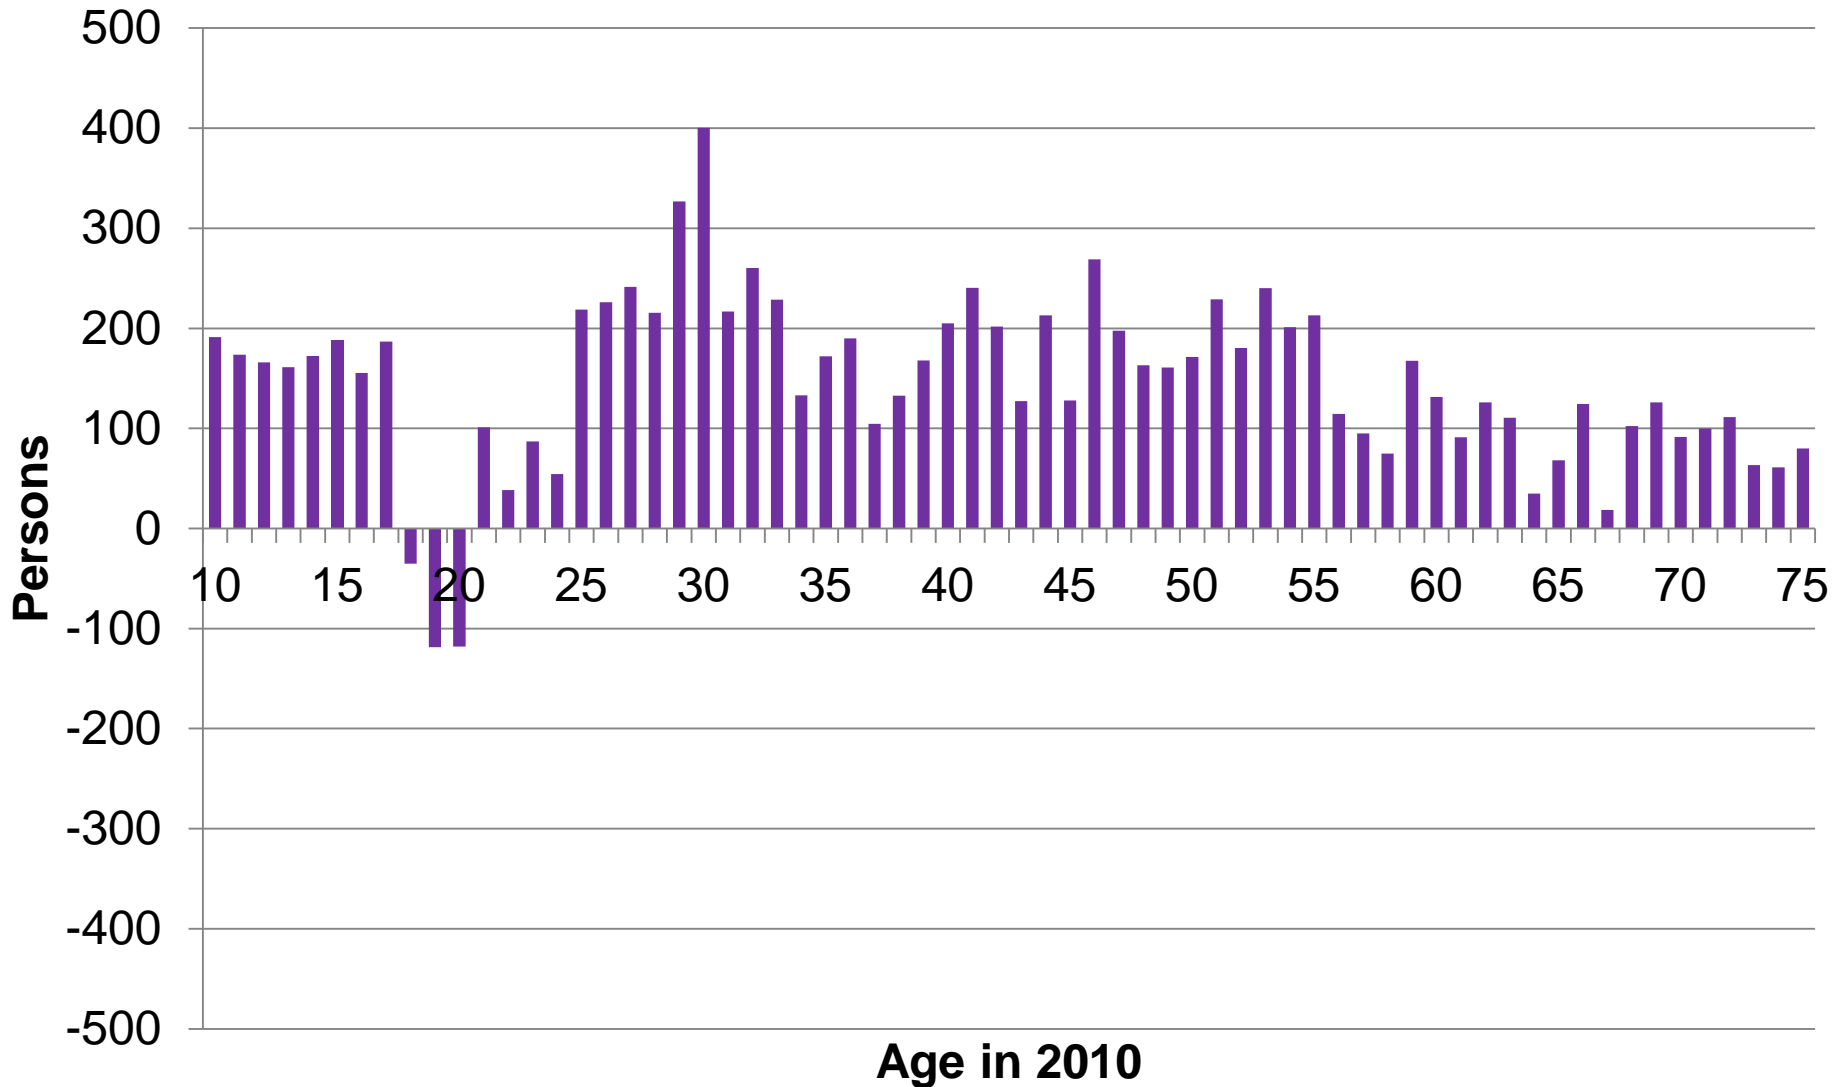

Net Migration to Western/Southern Montana 2000 - 2010

Net Migration to Eastern/Northern Montana 2000 - 2010

Net Migration to Yellowstone County

2000 - 2010

Discussion

1. Out-migration of people in their 20's strengthens the aging trend in Montana
2. However, in-migration of families in their thirties and forties has increased the number of school-age children
3. Out-migration from Eastern/Northern MT
 - a. School Closures
 - b. Reinforces Aging of Population